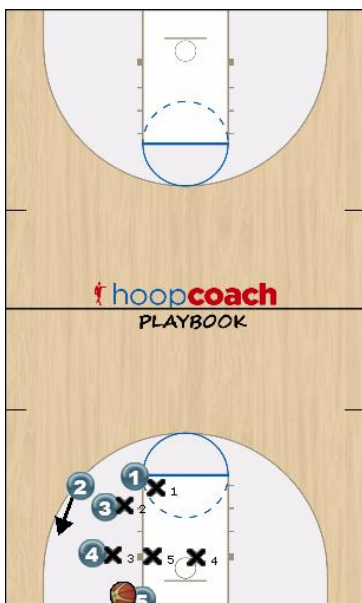

Panda

Initial Set

1, 3 and 4 pick the nearest zone defenders

2 cuts behind the screens for a pass and a shot

If 2 is not open 1 releases to wing for outlet