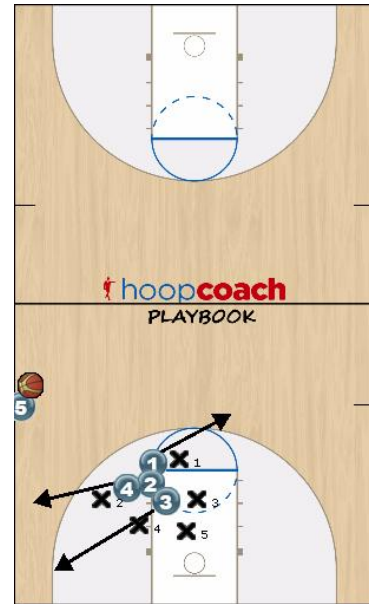

Grenade

Initial Set

1, 4 and 3 break opposite directions as decoys (4 steps)

5 inbounds to 2

2 attacks the rim aggressively looking for shot or foul

Other players converge on rim for rebounds