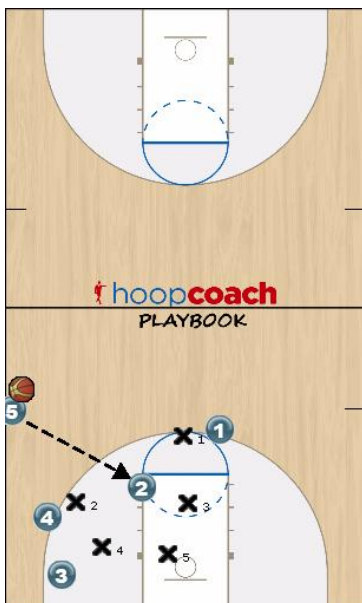

Grenade

Initial Set

1, 4 and 3 break opposite directions as decoys (4 steps)

5 inbounds to 2

2 attacks the rim aggressively looking for shot or foul

Other players converge on rim for rebounds