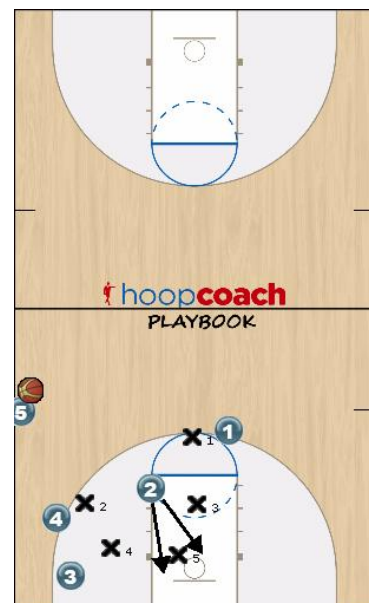

Grenade

Initial Set

1, 4 and 3 break opposite directions as decoys (4 steps)

5 inbounds to 2

2 attacks the rim aggressively looking for shot or foul

Other players converge on rim for rebounds