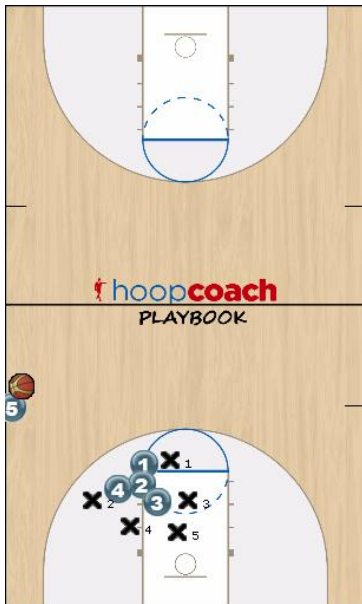

Grenade

Initial Set

1, 4 and 3 break opposite directions as decoys (4 steps)

5 inbounds to 2

2 attacks the rim aggressively looking for shot or foul

Other players converge on rim for rebounds